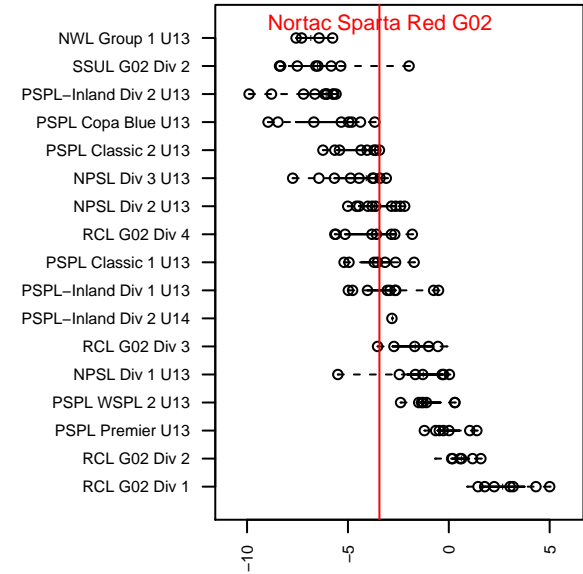

Nortac Sparta Red G02

FC Tacoma
 Tacoma, WA
 G02 total strength=779
 attack=1.12 defense=0.77
 fall league = PSPL Classic 2 U13
 spr league = Spr PSPL Classic 1 U13

alt names used:
 NORTAC SPARTA G02 Red
 Sparta 02
 Sparta 02
 Sparta G02
 NORTAC SPARTA G02 Red
 NORTAC SPARTA G02 RED (WA)

Venues played:
 2015 KITG GU13 Red
 2015 Blast Off GU13 B
 2015 Island Cup GU13
 2015 PSPL Classic 2 U13
 2015 Spr PSPL Classic 1 U13
 2015 WA Cup GU13 Gold/Silver U13

Nortac Sparta Red G02
 Dots are actual minus expected GF (blue circles) and GA (red triangles).
 Blue line is smoothed change in attack strength. Red is smoothed change in defense strength.

**attack and defense variance (black dot)
relative to other teams
and top 10 in region**

**attack and defense rating
relative to others at age
and all opponents in last 13 months**

Performance relative to 13 month average